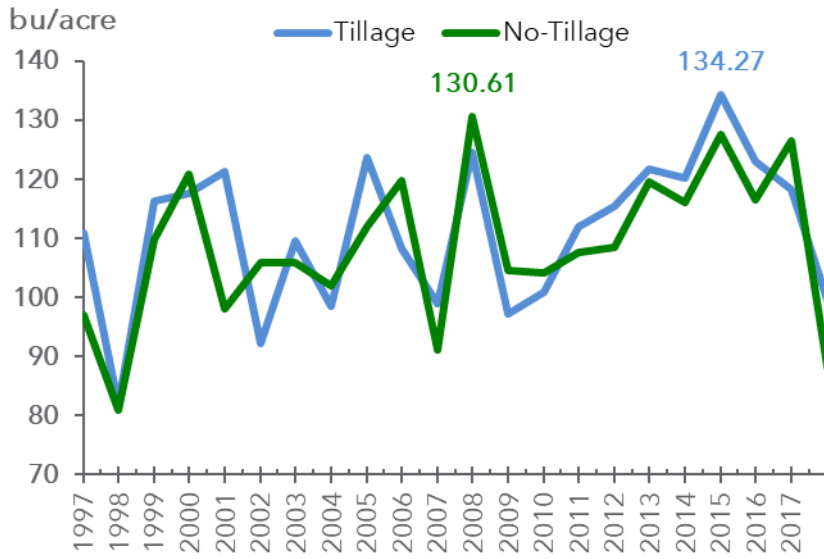

KY Wheat Yield Contest State Champion Yields