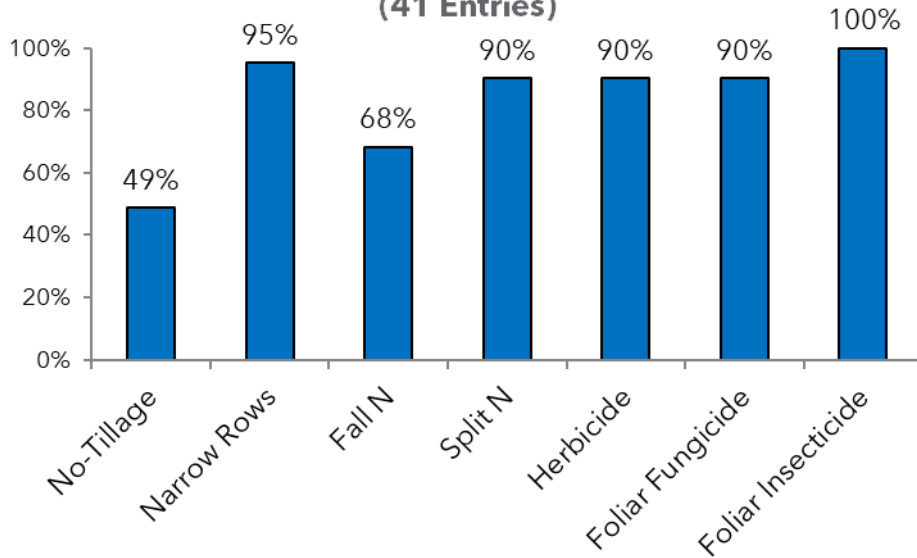

Common Practices from Kentucky Wheat Contest Winners 2012-2018

(41 Entries)