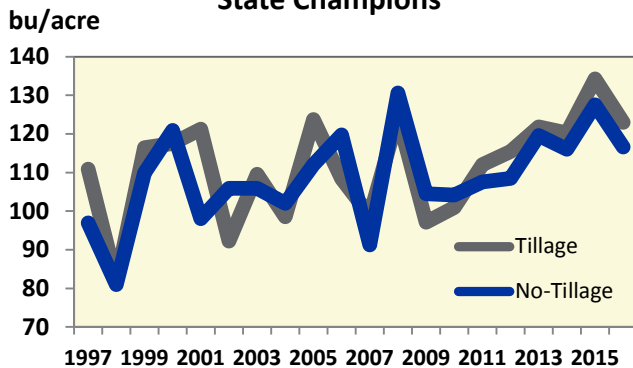

100 Bushel Club

Grower / Farm	County	Division	Area	Variety	Yield, bu/A
Jeff Coke	Daviess	Tillage	2	Steyer Kidwell	116.57
Jeff Coke	McLean	No-Tillage	2	Steyer Kidwell	115.16
Jeff Coke	Daviess	Tillage	2	Steyer Kidwell	112.38
Shelby Emmick	Hancock	No-Tillage	2	Pioneer 25R46	111.20
Jeff Coke	Daviess	No-Tillage	2	Steyer Kidwell	110.33
Hendrickson Farms	Union	Tillage	2	Pioneer 25R77	110.22
S+S Farms	Union	Tillage	2	Becks 120	110.00
Russ Vickers	McLean	Tillage	2	Becks	107.89
S+S Farms	Union	No-Tillage	2	Becks 120	106.89
Duncan Gillum	Todd	No-Tillage	1	DynaGro 9012	106.57
S+S Farms	Union	No-Tillage	2	Becks 120	106.55
Robertama Farms	Union	Tillage	2	Pioneer 26R53	105.97
Robertama Farms	Union	Tillage	2	DynaGro 9522	103.33
Hendrickson Farms	Union	Tillage	2	Pioneer 25R77	103.22
Waller Bros.	Union	No-Tillage	2	DynaGro 9552	102.41
Shelby Emmick	Hancock	No-Tillage	2	Pioneer 25R20	102.21
Hendrickson Farms	Union	Tillage	2	Pioneer 25R77	101.91
Peterson Farms	Nelson	No-Tillage	4	AgriMaxx 446	101.41
John Poindexter	Todd	Tillage	1	Becks 88	101.29
Peterson Farms	Hardin	No-Tillage	4	Pioneer 26R41	101.18

Other Entries

Grower / Farm	County	Division	Area	Variety	Yield, bu/A
PPJ Thompson Farm	Daviess	No-Tillage	2	Steyer Kidwell	99.18
Larry Krampe	Daviess	Tillage	2	Steyer Kidwell	93.27
Gerry Hayden	McLean	No-Tillage	2	Pioneer 25R78	91.21

KY Wheat Yield Contest
State Champions