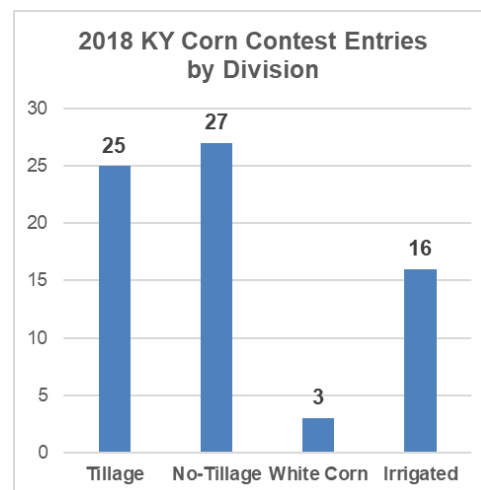

DISTRICT AWARDS

	Grower, Farm	County	Brand	Hybrid	Yield, bu/A
Division I, Tillage					
District 2, Tillage	Gifford Turner	Todd	AgriGold	A6711	262.02
District 3, Tillage	Zoglmann Bros Farms	Daviess	DeKalb	DKC70-27RIB	294.57
District 4, Tillage	Mockingbird Hill Shane Wells	Butler	DeKalb	DKC67-44RIB	282.74
District 5, Tillage	Russel & Bob Schwenke	Boone	Pioneer	P1870AM	252.77
Division II, No-Tillage					
District 1, No-Tillage	Hayden Farms	Carlisle	DeKalb	DKC70-27RIB	283.20
District 2, No-Tillage	John Martin	Todd	DeKalb	DKC64-35RIB	273.24
District 3, No-Tillage	Knott Farms	Daviess	AgriGold	A6711	251.17
District 4, No-Tillage	Peterson Farms	Marion	DeKalb	DKC64-32	278.34
District 5, No-Tillage	Dusty Feather Farms	Shelby	DeKalb	DKC67-44RIB	293.71
District 6, No-Tillage	Thomas Kelsay	Wayne	Becks	Becks 6365	234.24

Supervisor Awards

Division	Supervisor	County	Average Yield, bu/A
Irrigated	Clint Hardy	Daviess	315.01
Tillage	Dana O'Nan	Union	306.75
No-Tillage	Andy Mills	Meade	293.67

Other Supervisor Average Yields			Average Yield, bu/A
Irrigated	Tyler Miller	Henderson	263.41
No-Tillage	Keenan Bishop	Shelby	269.27
No-Tillage	Curt Judy	Todd	261.71
No-Tillage	Chuck Flowers	Carlisle	258.15
No-Tillage	Samantha Anderson	Graves	227.90
Tillage	Clint Hardy	Daviess	295.73