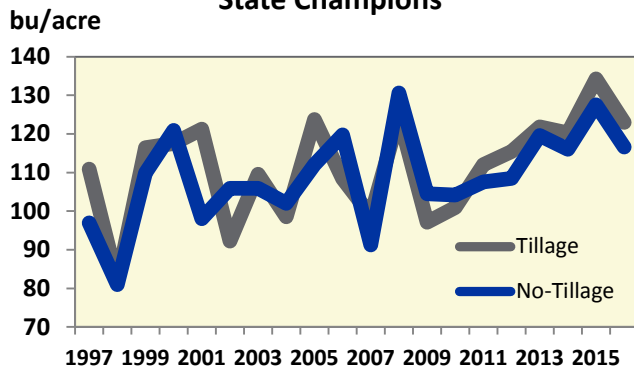

100 Bushel Club

Grower / Farm	County	Division	Area	Variety	Yield, bu/A
Jeff Coke	Daviess	Tillage	2	Steyer Kidwell	116.57
Jeff Coke	McLean	No-Tillage	2	Steyer Kidwell	115.16
Jeff Coke	Daviess	Tillage	2	Steyer Kidwell	112.38
Shelby Emmick	Hancock	No-Tillage	2	Pioneer 25R46	111.20
Jeff Coke	Daviess	No-Tillage	2	Steyer Kidwell	110.33
Hendrickson Farms	Union	Tillage	2	Pioneer 25R77	110.22
S+S Farms	Union	Tillage	2	Becks 120	110.00
Russ Vickers	McLean	Tillage	2	Becks	107.89
S+S Farms	Union	No-Tillage	2	Becks 120	106.89
Duncan Gillum	Todd	No-Tillage	1	DynaGro 9012	106.57
S+S Farms	Union	No-Tillage	2	Becks 120	106.55
Robertama Farms	Union	Tillage	2	Pioneer 26R53	105.97
Robertama Farms	Union	Tillage	2	DynaGro 9522	103.33
Hendrickson Farms	Union	Tillage	2	Pioneer 25R77	103.22
Waller Bros.	Union	No-Tillage	2	DynaGro 9552	102.41
Shelby Emmick	Hancock	No-Tillage	2	Pioneer 25R20	102.21
Hendrickson Farms	Union	Tillage	2	Pioneer 25R77	101.91
Peterson Farms	Nelson	No-Tillage	4	AgriMaxx 446	101.41
John Poindexter	Todd	Tillage	1	Becks 88	101.29
Peterson Farms	Hardin	No-Tillage	4	Pioneer 26R41	101.18

Other Entries

Grower / Farm	County	Division	Area	Variety	Yield, bu/A
PPJ Thompson Farm	Daviess	No-Tillage	2	Steyer Kidwell	99.18
Larry Krampe	Daviess	Tillage	2	Steyer Kidwell	93.27
Gerry Hayden	McLean	No-Tillage	2	Pioneer 25R78	91.21

**KY Wheat Yield Contest
State Champions**